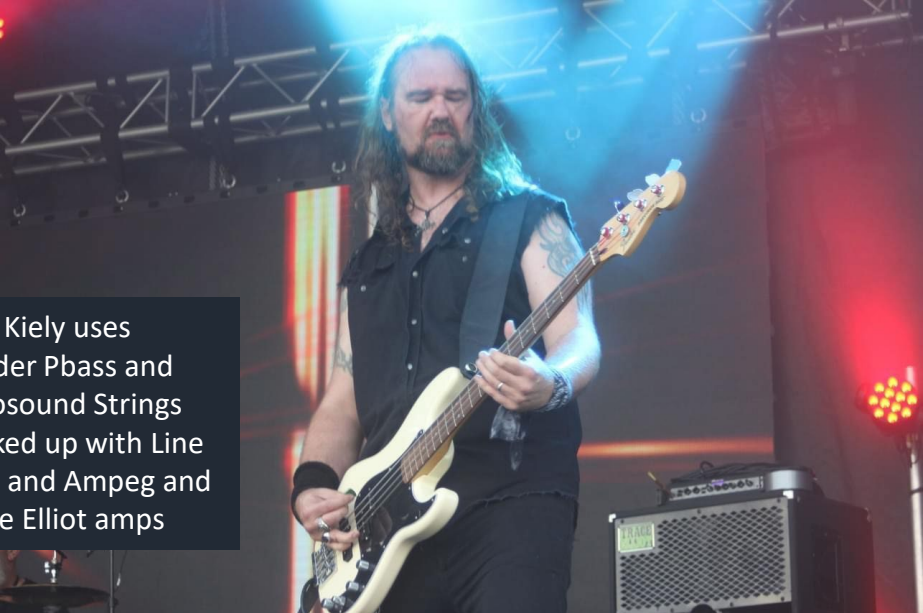

Ade Kiely uses Fender P bass and Rotosound Strings backed up with Line 6 FX and Ampeg and Trace Elliot amps